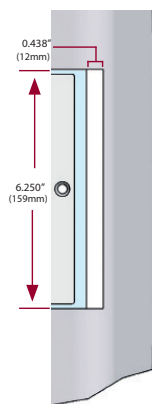

Cut-out of Door Handle for Upright Refrigerators

Upright Omnicell® FlexLock Compatible Door Handle