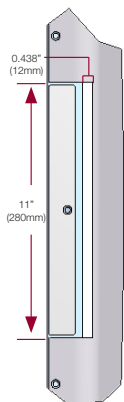

Pyxis Compatible Door Handles for Upright Models

The door handle features a cutout and spacer which enable the Pyxis lock to wrap around the front and side of the door.

- Available for single door upright refrigerators 13, 20 and 25 cu ft (377, 572 and 714 L)
- Compatible with glass and solid doors
- Factory installed or Field Installation Kits available

Pyxis Lock Adapter Kit for Undercounter Models

The adapter kit includes an extension bar and alternate handle that mount to the door of the unit, allowing the Pyxis lock to be properly installed.

- Adapter kits available for undercounter 5 cu ft (150 L) refrigerators
- Compatible with glass and solid doors, powder-coated and stainless steel exteriors
- Factory installed or Field Installation Kits available

Cut-out of Door Handle for Upright Refrigerators

Upright Pyxis®
Compatible
Door Handle*

Undercounter Adapter*
(Shown with Pyxis® Lock)

*Confirm dimensions of your Pyxis lock prior to placing order

GX Solutions i.Series® & Horizon Series™ Models