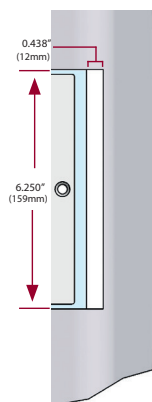

Cut-out of Door Handle for Upright Refrigerators

Upright Omnicell®
FlexLock Compatible
Door Handle